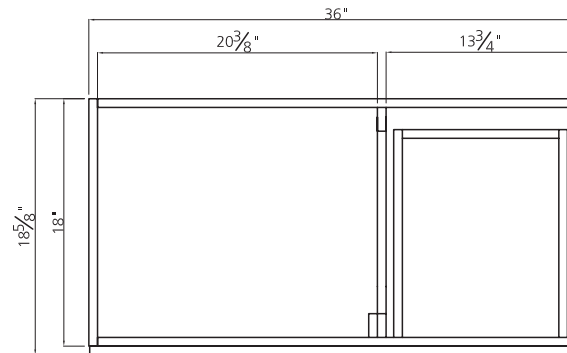

BRIGHTON COLLECTION

36"

SKU # 605-9556
36"W X 32"H X 18-3/4"D

Product Specifications:

- 1 door with 2 drawers
- Available in gray finish
- Trendy shaker styling is ideal for any décor
- Soft-close door and drawers for smooth and quiet use
- Decorative arched toe-kick
- Hardware, vanity top and faucet not included

36" Brighton vanity base

Replacement parts:

1. DOOR - R26147
2. DRAWER FRONT - R26150
3. DUMMY DRAWER FRONT - R26148
4. TOE KICK - R26149
5. HINGE (OVERLAY) - R31395
6. HINGE FIXING PLATE - R31447
7. DRAWER SLIDES - R31314
8. FEMALE ASSEMBLY BRACKET (KICK) - R37615
9. MALE ASSEMBLY BRACKET (KICK) - R37614